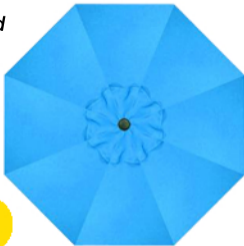

FEATURED

10' OCTAGONAL UMBRELLA

Strong aluminum and steel constructon.

\$149 ~~\$199~~

Choice of 4 colours

UMBRELLAS