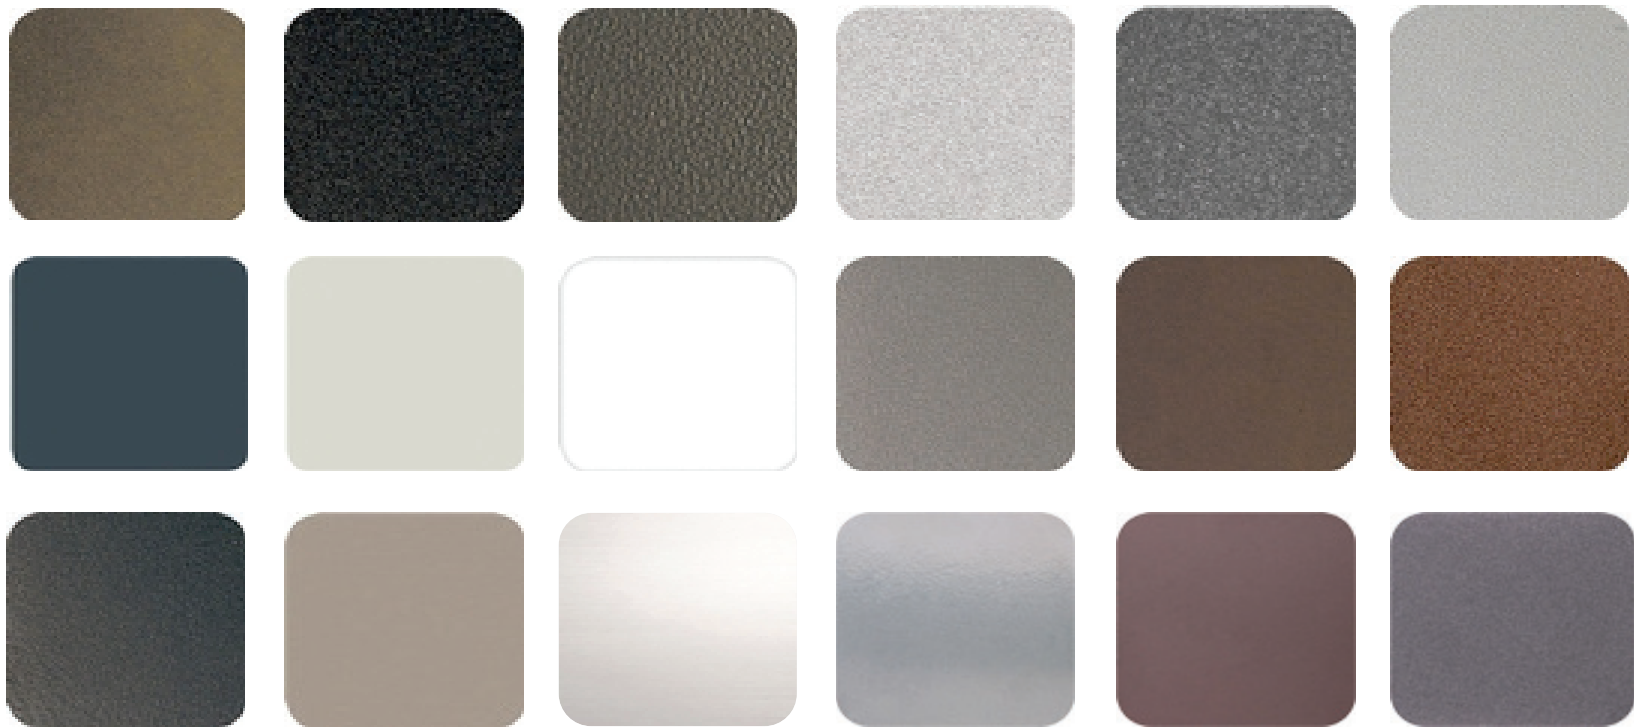

Stainless Steel

Fixed

or

Pivoting

Fabric...

...and more fabric

Metal finishes...

Your custom order
typically
...ready in 30 days