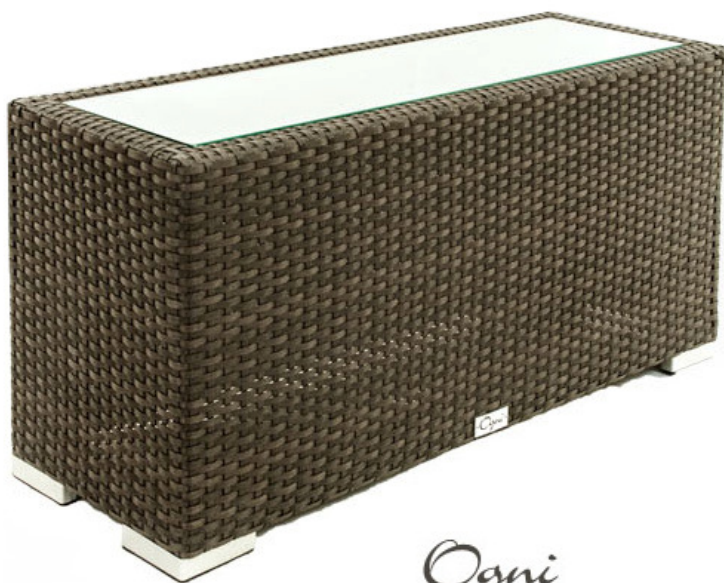

Ogni

LIANA narrow end table / Table étroite LIANA

UV Resistant / Résistant aux UV

CODE: OTTC LIANA NARROW

A great new practical and compact addition to the Liana collection. Use it to add table surface to an existing set or add several to create your own configuration. **Features a 2 year warranty on the aluminum frame and the durable UV resistant synthetic wicker.**

Une des plus récentes et plus versatiles composantes de la collection Liana, cette table d'appoint étroite est parfaite pour être utilisée entre deux chaises, pour être ajoutée à un ensemble existant et pour pouvoir y déposer de plus amples breuvages pour vos invités. Utilisez votre créativité et créez vos propres configurations Liana. **Inclut une garantie de 2 ans sur la structure en aluminium et sur le rotin synthétique résistant aux UV.**

Dimensions: 33 cm x 89 cm x 45 cm H (13" x 35½" x 17½ " H)