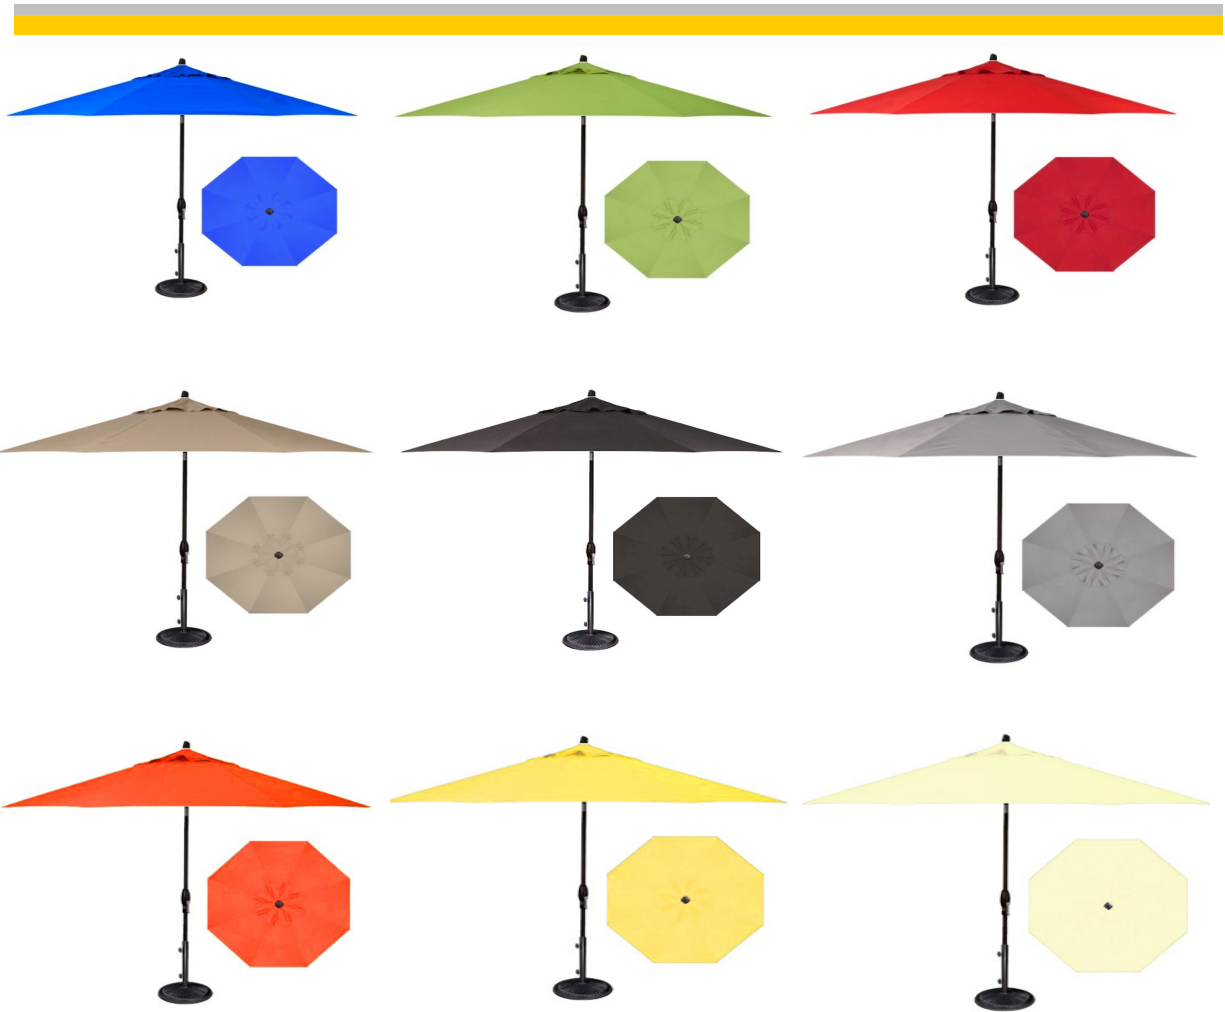

Dimensions: 107 cm diam. x 53.5 cm H (42" diam. x 21" H)

9' Market style umbrellas / Parasol 9' style marcher

by/par Treasure Garden

CODE: OTUM MKTOC 9

This model of 274.32 cm (9 foot) aluminum frame umbrella from Treasure Garden features an easy-to-use auto-tilt articulation and manual crank type mechanism that needs minimal effort to tilt, open and close. Weighted base sold separately. **Two (2) year warranty on the frame structure and four (4) years against the discoloration of the Treasure Garden O'Bravia ® fabric.**